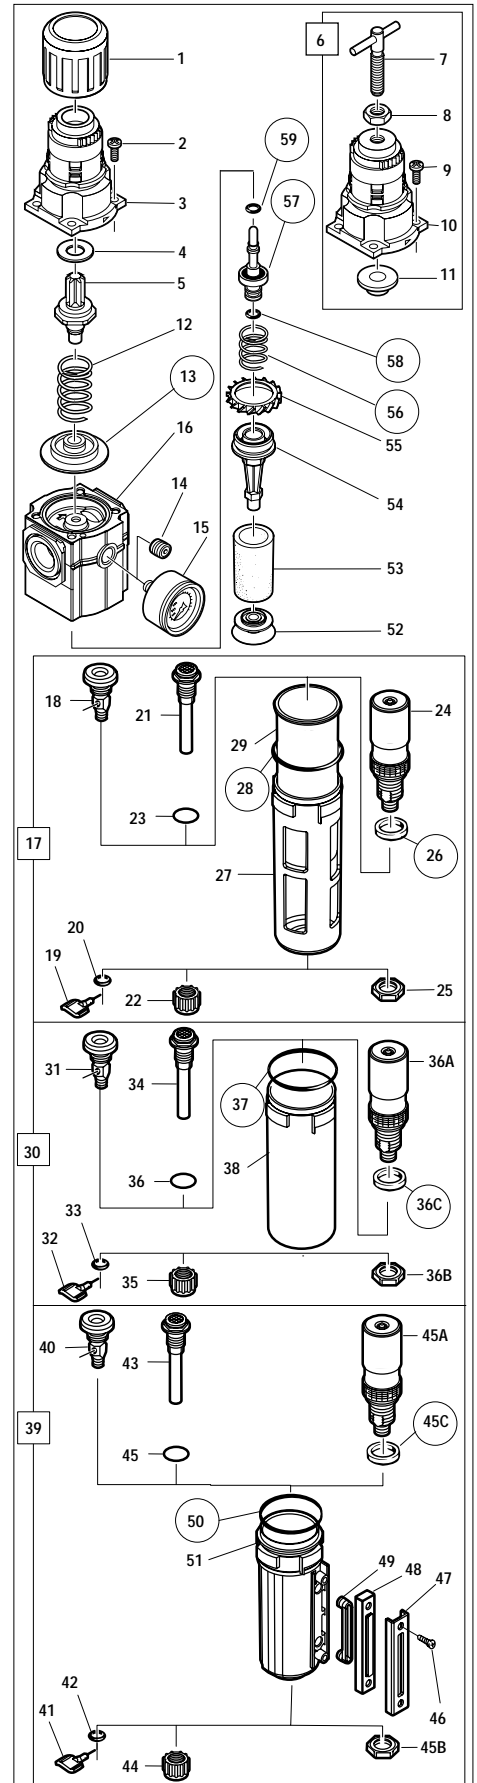

In the following parts list, assemblies are printed in capital letters. Parts that are included with an assembly are listed and indented directly beneath it. When an assembly is ordered, the assembly and all parts indented beneath it are included in the shipment.

ITEM	DESCRIPTION	PART NO.	QTY	USED ON
39	SHORT METAL BOWL ASSY, sight glass, 1/4 Turn Manual Drain	4203-50RF	1	J
39	SHORT METAL BOWL ASSY, sight glass, Semiauto Drain	4203-56RF	1	K
39	LONG METAL BOWL ASSY, 1/4 Turn Manual Drain	4233-50RF	1	L
39	LONG METAL BOWL ASSY, Semiauto drain.....	4233-56RF	1	M
39	LONG METAL BOWL ASSY, Auto drain.....	4233-64RF	1	N
40	● MANUAL DRAIN ASSY, 1/4 Turn	619-50	1	JL
41	● ● Valve, drain	617-89	1	JL
42	● ● O-ring	2307-05	1	JL
43	● SEMIAUTOMATIC DRAIN ASSY	5379-RK	1	KM
44	● ● Nut.....	5373-89	1	KM
45	● ● O-ring (service kit item).....	1979-01	1	KM
45A	● AUTOMATIC DRAIN ASSY	4000-50R	1	N
45B	● ● Nut.....	2797-89	1	N
45C	● ● Gasket (service kit item).....	2811-01	1	N
46	● Screw (service kit item).....	9P06-10	2	JKLMN
47	● Clamp, sight glass	4267-01	1	JKLMN
48	● Lens, sight glass (service kit item)	4221-89	1	JKLMN
49	● Seal, sight glass lens (service kit item)	4222-89	1	JKLMN
50	● O-ring, bowl (service kit item).....	2315-26	1	JKLMN
51	● Bowl, metal	Not normally replaced	1	JKLMN
52	Baffle	4270-89	1	
53	Element, 5-micron, red speckles	5925-03	1	
	Element, 25-micron, blue speckles	5925-01	1	
	Element, 40-micron, no speckles	5925-02	1	
54	Post, center	4271-89	1	
55	Louver	4234-89	1	
56	Spring, valve (service kit item)	4239-02	1	
57	VALVE ASSY (service kit item)	4235-50	1	
58	● O-ring (service kit item)	521-99	1	
59	O-ring (service kit item)	421-01	1	